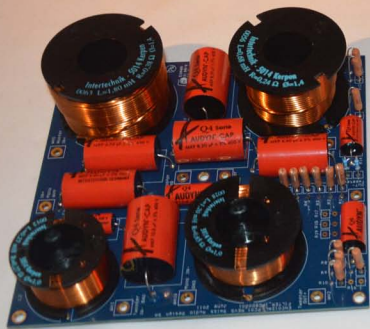

# STENHEIM

SWISS MADE AUDIO EXCELLENCE

SWISS MADE AUDIO EXCELLENCE

A red and black speaker with two drivers, positioned on a white surface. A small white card is placed on top of the speaker.

A black desk lamp with a curved neck, positioned on the left side of the desk.

A blue PCB populated with several orange electrolytic capacitors and smaller components.

A blue PCB populated with various capacitors, including large black electrolytic capacitors and smaller orange and yellow capacitors.

A small white card with the 'STENHEM' logo, placed on the white surface.

A black box with a 'STENHEM' logo on the lid, containing several small packets or cards arranged in rows.

A small white card with the 'STENHEM' logo, placed on the white surface.

A white plate with a cookie, positioned on the right side of the desk.

PROJEKTOR  
KOLLEKTOR  
SERIE AUDIO  
STERNEN  
Bayerwerk 2011

STENHEIM  
DYNAMIC  
CE