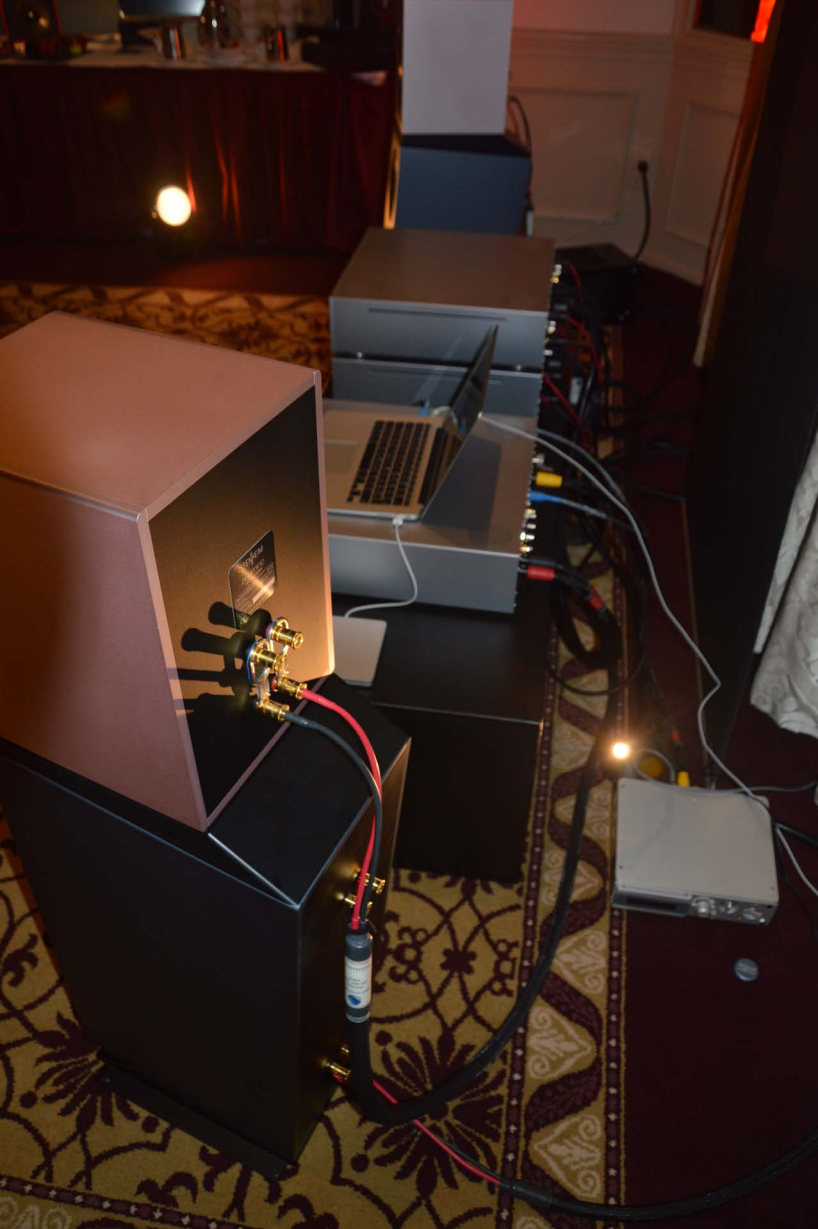

# STENHEIM

SWISS MADE AUDIO EXCELLENCE

SWISS MADE AUDIO EXCELLENCE

A red and black speaker with two drivers, positioned on a white surface. A small white card is placed on top of the speaker.

A black desk lamp with a curved neck, positioned on the left side of the desk.

A blue PCB populated with several orange electrolytic capacitors and smaller components.

A blue PCB populated with various capacitors, including large black electrolytic capacitors and smaller orange and yellow capacitors.

A small white card with the 'STENHEM' logo, placed on the white surface.

A black box with a 'STENHEM' logo on the lid, containing several small packets or cards arranged in rows.

A small white card with the 'STENHEM' logo, placed on the white surface.

A white plate with a cookie, positioned on the right side of the desk.

PROJEKTOR  
KOLLEKTOR  
SERIE AUDIO  
STERNEN  
Bayerwerk 2011

STENHEIM  
DYNAMIC  
CE