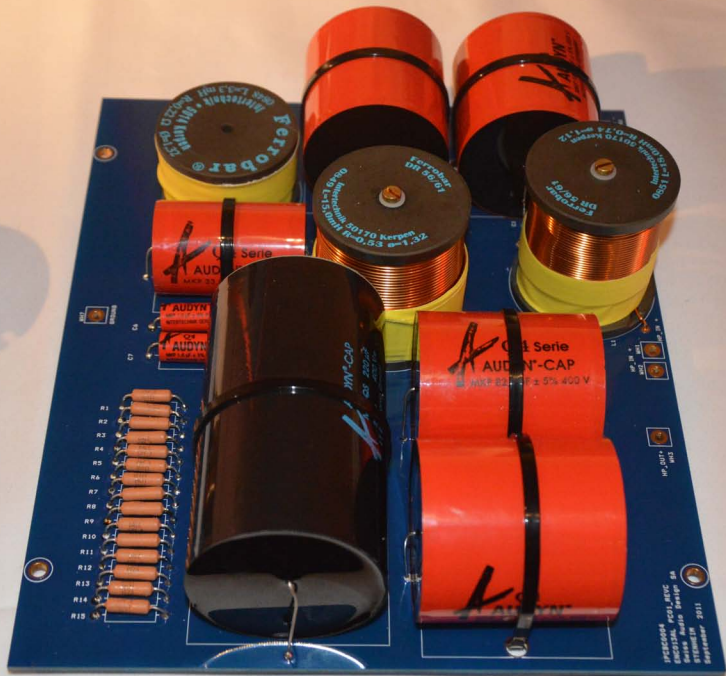

PROJEKTOR
KOLLEKTOR
SERIE AUDIO
STERNEN
Bayerwerk 2011