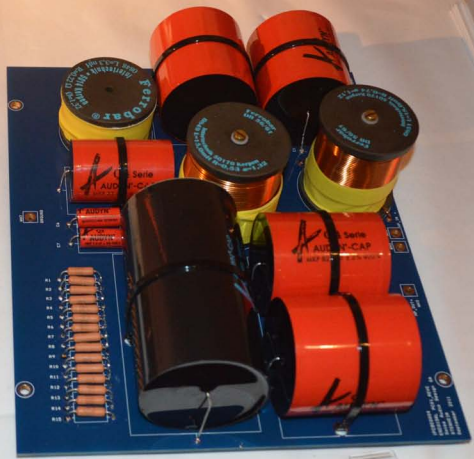

# STENHEIM

SWISS MADE AUDIO EXCELLENCE

SWISS MADE AUDIO EXCELLENCE

A red and black speaker with two drivers, positioned on a white surface. A small white card is placed on top of the speaker.

A black desk lamp with a curved neck, positioned on the left side of the desk.

A blue PCB populated with several orange electrolytic capacitors and smaller components.

A blue PCB populated with various capacitors, including large black electrolytic capacitors and smaller orange and yellow capacitors.

A small white card with the 'STENHEM' logo, placed on the white surface.

A black box with a 'STENHEM' logo on the lid, containing several small packets or cards arranged in rows.

A small white card with the 'STENHEM' logo, placed on the white surface.

A white plate with a cookie, positioned on the right side of the desk.

PROJEKTOR  
KOLLEKTOR  
SERIE AUDIO  
STERNEN  
Bayerwerk 2011

STENHEIM  
DYNAMIC  
CE